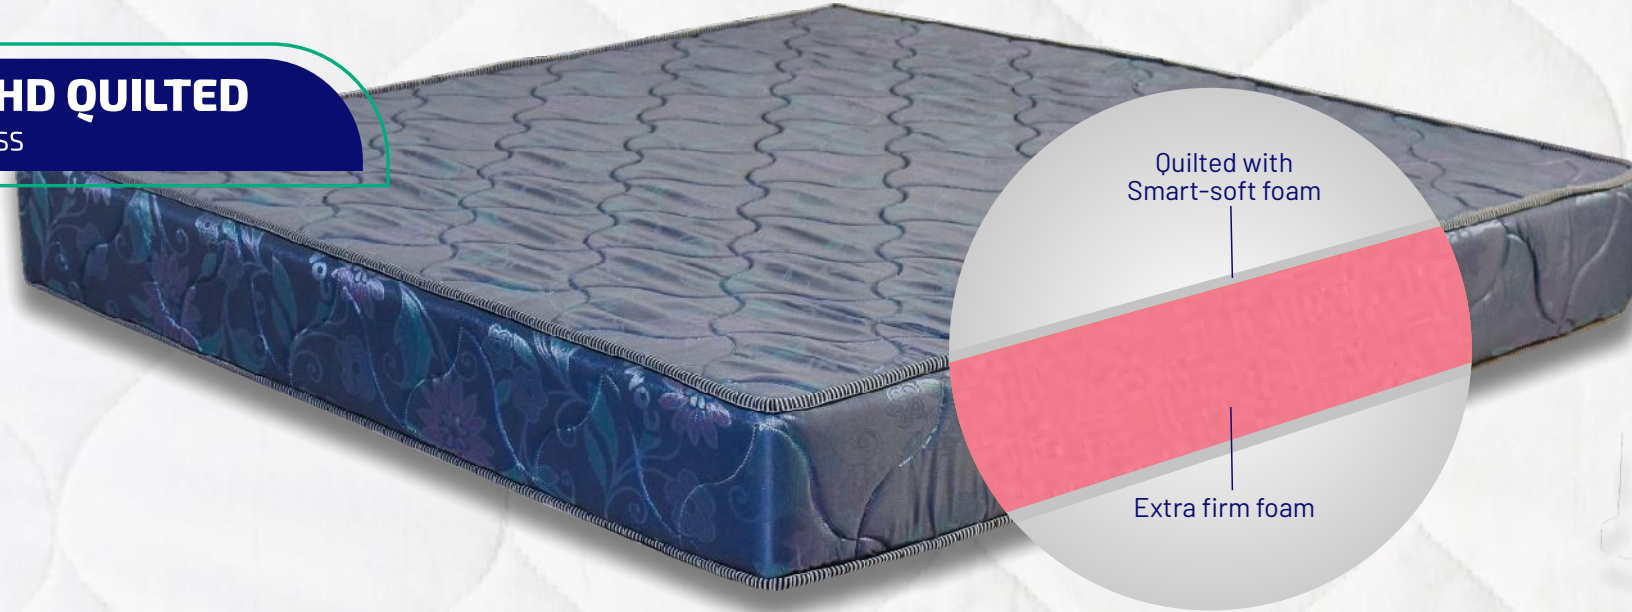

## IMPRESSION

Jumbo-PUF Pure Bliss Premium Mattress

“When perfection is a habit, what you get is an impeccably crafted mattress that will give your bedroom the opulence it truly deserves. This handcrafted luxury is created using innovative technology, epic design excellence, and carefully curated material. Engineered with firm PUF core and delicately layered with smart-soft foams that provide such a perfect balance to your comfort, luxury, and health that you will be driven back to your bedroom to land on to this cozy and comfy heavenly surface for the night after night of pure bliss.”

Collaborative Response Mechanism

Ergonomically Designed

Lifetime Sag-Resistant

Premium Imported Fabric

Firmness Level Comfort

### AVAILABLE SIZES (LxW)"

THICKNESS: 8"&10"

74x36	74x54
74x42	74x60
74x48	74x72

Customized sizes may also be made available subject to acceptance of the order by the company

**POA HD QUILTED**  
MATTRESS

**POA MD QUILTED**  
MATTRESS

Imported Jacquard Fabric

Back-Pain Relief System

Orthopedically Recommended Mattress

Firmness Level Firm

**POA ORTHOPAEDIC**  
MATTRESS

Premium orthopaedic mattress is a firm mattress with the highest level of comfort, comprising heavy-duty re-engineered foam core with a dual layer of firm PUF. It comes with an exquisitely designed imported anti-microbial jacquard fabric, a smart-soft foam layer, and a marbled foam core, which is a rare combination resulting in a comfortable orthopaedic mattress with an optimal back support.