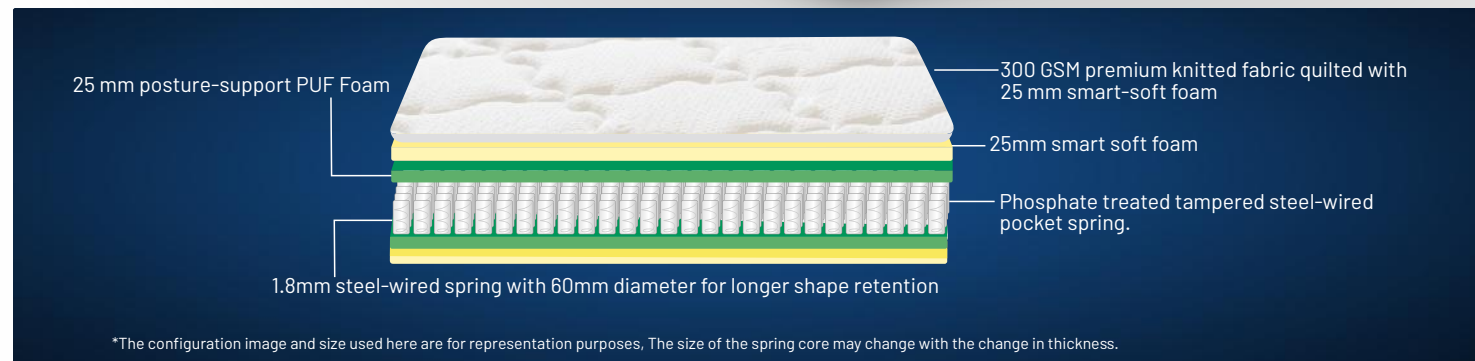

AVAILABLE SIZES (LxWxH)"
74x48x10
74x54x10
74x60x10
74x72x10
Customized sizes may also be made available subject to acceptance of the order by the company