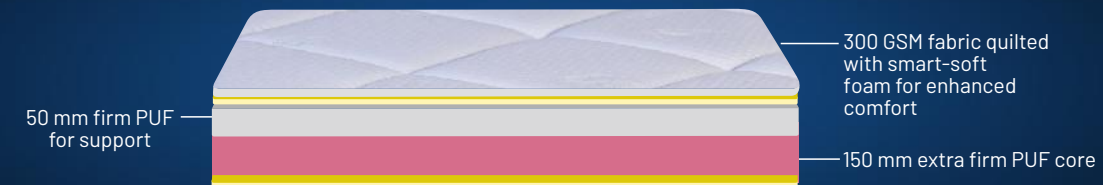

Anti-Microbial Fabric

Lifetime Sag-Resistant

Firmness Level Comfort

ADVANCED LUXURY  
PURE-PUF SYSTEM

**MAGNA** - COMFORT FEEL  
Jumbo-PUF Dual Comfort Luxury Mattress

“This gorgeous and sophisticated innovation of luxury comes to your bedroom thanks to exquisite craftsmanship, carefully chosen materials, and ground-breaking technology. Designed with Advanced Luxury Pure-PUF Technology, this comes with posture-adapting comfort, high-motion absorption, and a breathing enhancement mechanism that will lure you into nothing less than pure bliss. This mattress is a must-have for the true connoisseurs of comfort who seek a unique fusion of health and elegance.”