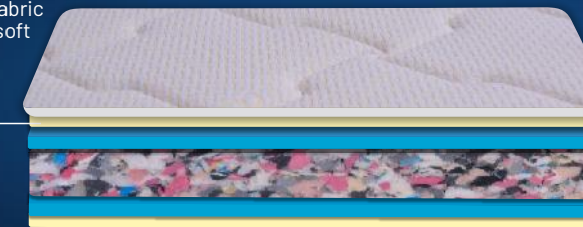

Orthopaedic  
Mattress

Back-Pain  
Relief System

Anti-Microbial  
Fabric

Techno-Pure PUF

Firmness Level  
Firm

300 GSM premium fabric  
quilted with smart-soft  
foam for comfort

25 mm ortho support PU foam  
for back and posture support